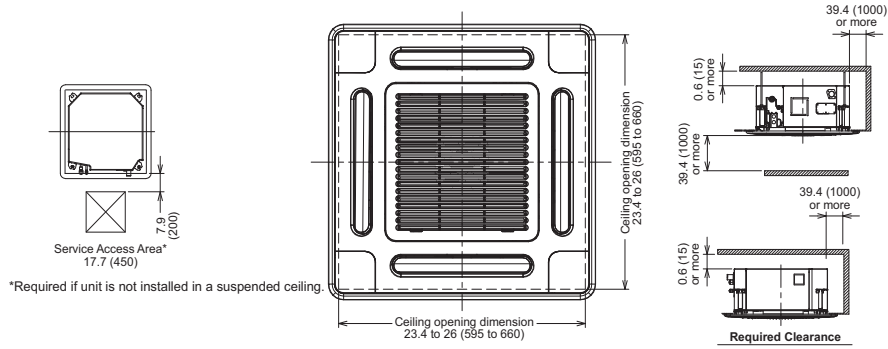

DIMENSIONAL DRAWING INDOOR UNIT COMPACT 4-WAY CASSETTE MMU-AP0091MH2UL