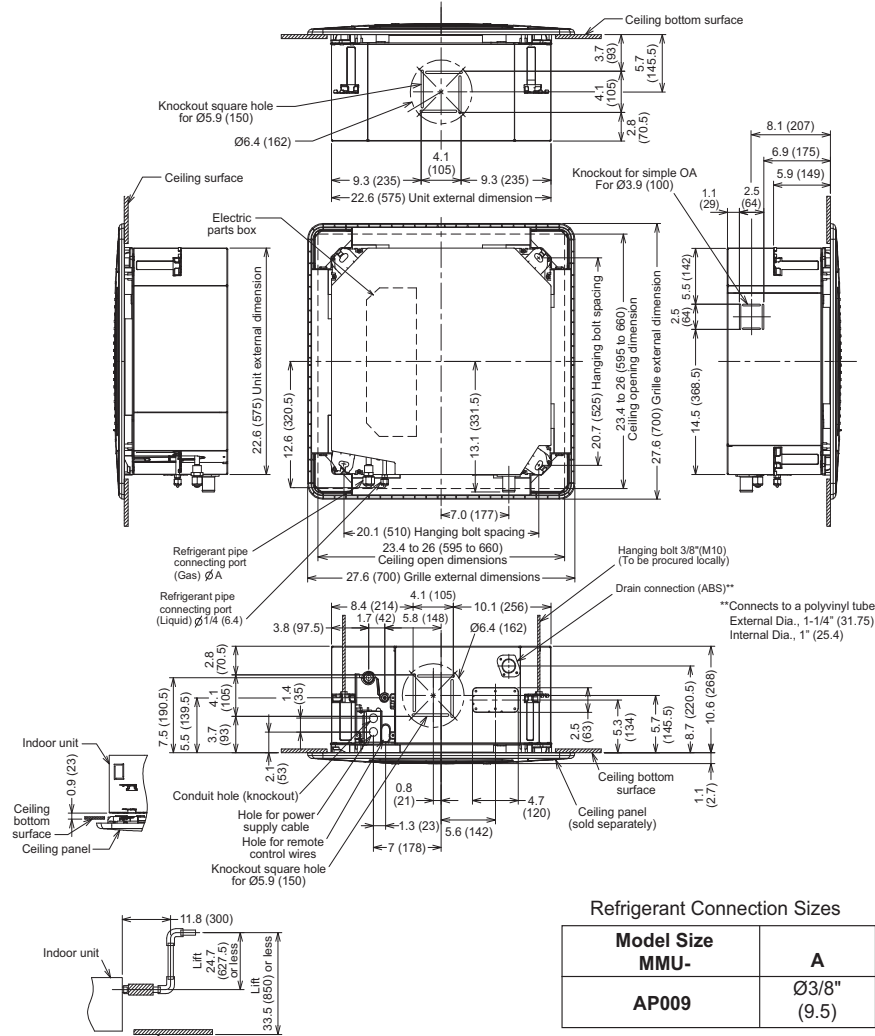

SMMSi / SHRMi VRF Compact 4-Way Cassette Features

- R-410A Refrigerant
- Five sizes from 7,500 to 18,000 Btu/h
- Standard condensate pump with 24.7 in. lift capability
- Quiet operation, as low as 31 dBA
- Independent louver control (fixed or swing)
- Optional wired or wireless controls
- Auto or manually set three fan speeds
- Easy to remove cleanable filter
- Five-year parts limited warranty

PHYSICAL DATA		
Pipe Connection Size - Liquid (High Pressure)	in.	1/4 (Flare)
Pipe Connection Size - Gas (Low Pressure)	in.	3/8 (Flare)
Pipe Connection Size - Drain (OD)	in.	1-1/4
Pipe Connection Size - Drain (ID)	in.	1
Refrigerant	R-410A	
External Finish	Munsell 2.5GY9.0/0.5	
Unit Width	in.	22-9/16
Unit Height	in.	10-9/16
Unit Depth	in.	22-9/16
Unit Net Weight	lb	35
Panel Width	in.	27-9/16
Panel Height	in.	1-1/8
Panel Depth	in.	27-9/16
Panel Net Weight	lb	7

NOTE: The drain connection is ABS. If the drain piping is PVC, the correct glue must be used.

Drain Connection

NOTE: All dimensions shown in inches (mm).