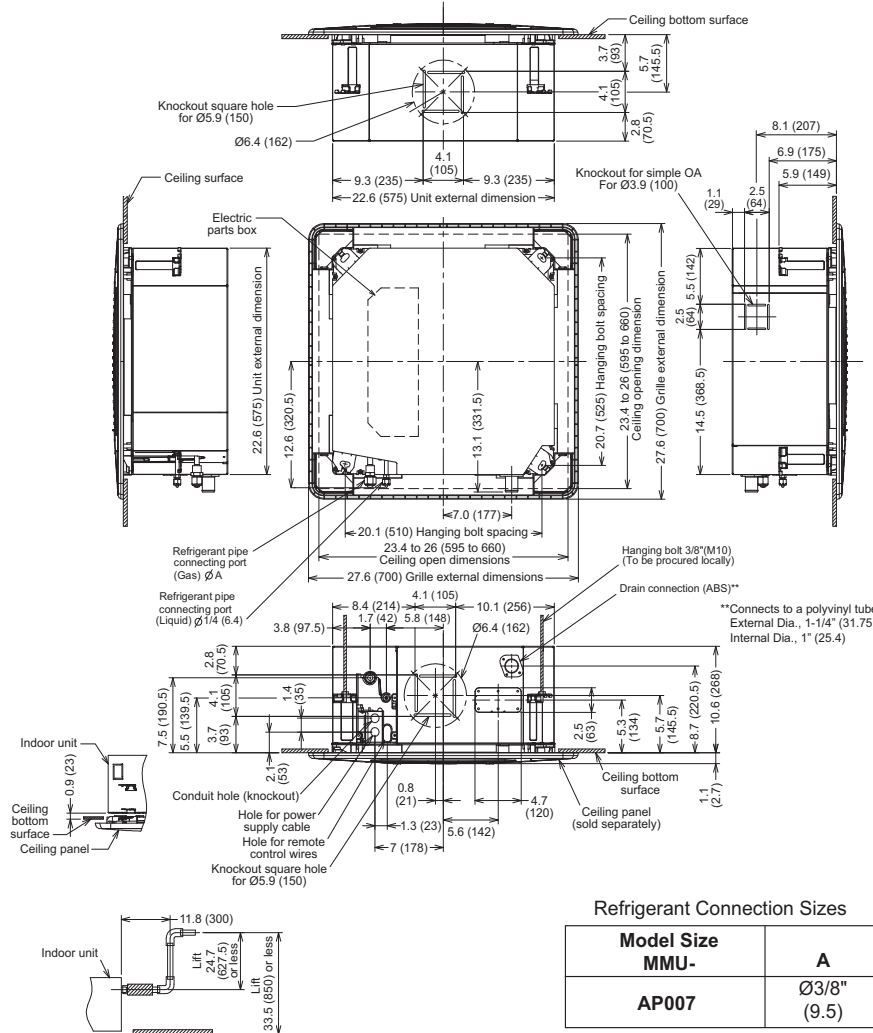

SMMSi / SHRMi VRF Compact 4-Way Cassette Features

- R-410A Refrigerant
- Five sizes from 7,500 to 18,000 Btu/h
- Standard condensate pump with 24.7 in. lift capability
- Quiet operation, as low as 31 dBA
- Independent louver control (fixed or swing)
- Optional wired or wireless controls
- Auto or manually set three fan speeds
- Easy to remove cleanable filter
- Five-year parts limited warranty

PHYSICAL DATA		
Pipe Connection Size - Liquid (High Pressure)	in.	1/4 (Flare)
Pipe Connection Size - Gas (Low Pressure)	in.	3/8 (Flare)
Pipe Connection Size - Drain (OD)	in.	1-1/4
Pipe Connection Size - Drain (ID)	in.	1
Refrigerant	R-410A	
External Finish	Munsell 2.5GY9.0/0.5	
Unit Width	in.	22-9/16
Unit Height	in.	10-9/16
Unit Depth	in.	22-9/16
Unit Net Weight	lb	35
Panel Width	in.	27-9/16
Panel Height	in.	1-1/8
Panel Depth	in.	27-9/16
Panel Net Weight	lb	7

NOTE: The drain connection is ABS. If the drain piping is PVC, the correct glue must be used

NOTE: All dimensions shown in inches (mm).