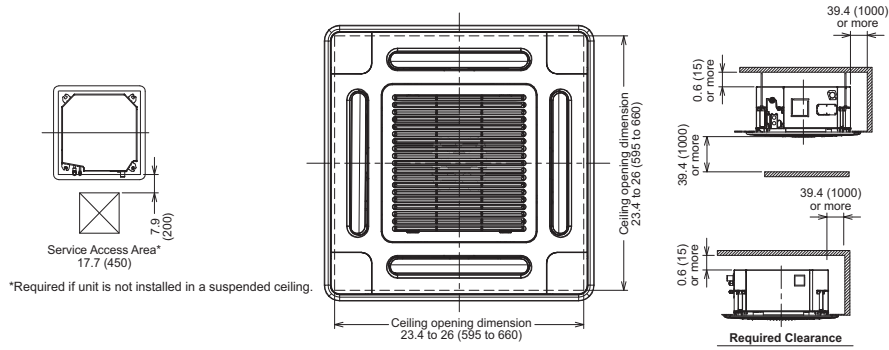

DIMENSIONAL DRAWING INDOOR UNIT COMPACT 4-WAY CASSETTE MMU-AP0071MH2UL